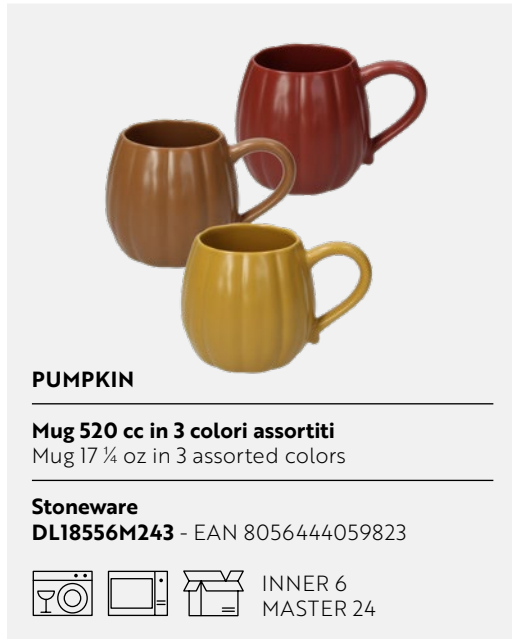

PUMPKIN

Mug 520 cc in 3 colori assortiti
Mug 17 ¼ oz in 3 assorted colors

Stoneware
DL18556M243 - EAN 8056444059823

INNER 6
MASTER 24