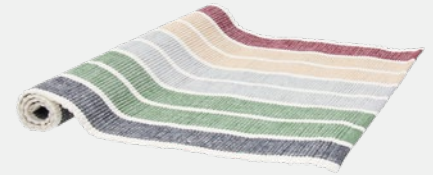

STRIPES GINKO

Runner 40×120 cm
Runner 15 ¾"×47 ½"

Cotone riciclato 90%+10% poliestere /
Recycled cotton 90%+10% polyester
TXXRU02GINK - EAN 8056444249736

INNER 12
MASTER 60