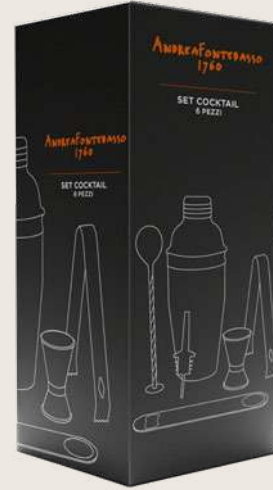

CHRISTMAS

Cocktail 2912

Set cocktail 6 pz
Cocktail set 6 pcx

Cod. CM7SECK2912